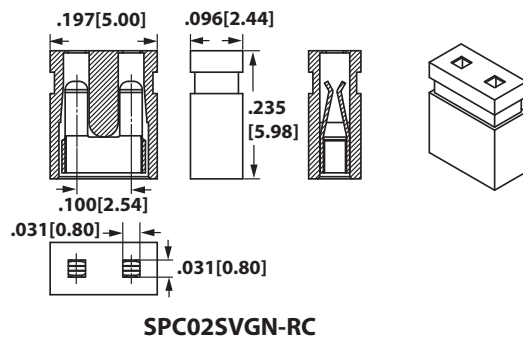

DIMENSIONS

Dimensions in [] are in millimeters, all others are in inches.

OPEN TOP - SINGLE CIRCUIT

QPC02SXGN-RC

QPC02SXHN-M290RC (Strip of 10)

SPC02SXCN-RC

SPC02SXIN-RC

NPC02SXNN-RC

CONTACT CENTERS

- C = .100" [2.54]

NUMBER OF POSITIONS

- 02 Positions Only

S P C 02 S VD N - RC

RoHS COMPLIANT

QPC02SGBN-M290RC, strip of 10 jumpers
(See opposite page)

MOUNTING STYLE

N = No Mounting

PROFILE & TYPE

VD, VG, VJ, VK, XC, XG, XH, XI, XN, XO, YA

CIRCUITS

- S = 1 Circuit
- D = 2 Circuits
- T = 3 Circuits
- Q = 4 Circuits
- U = 5 Circuits
- E = 6 Circuits
- P = 7 Circuits
- C = 8 Circuits
- N = 9 Circuits
- A = 10 Circuits
- R = 13 Circuits

DIMENSIONS Dimensions in [] are in millimeters, all others are in inches.

CLOSED TOP - SINGLE CIRCUIT

STANDARD

Sullins Jumpers