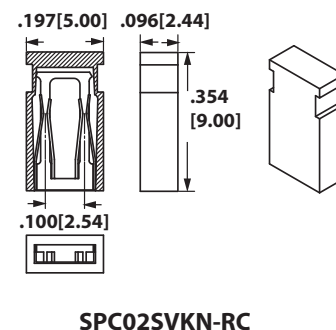

DIMENSIONS

Dimensions in [] are in millimeters, all others are in inches.

OPEN TOP - SINGLE CIRCUIT

QPC02SXGN-RC

QPC02SXHN-M290RC (Strip of 10)

SPC02SXCN-RC

SPC02SXIN-RC

NPC02SXNN-RC

CONTACT CENTERS

- C = .100" [2.54]

NUMBER OF POSITIONS

- 02 Positions Only

S P C 02 S VD N - RC

RoHS COMPLIANT

QPC02SGBN-M290RC, strip of 10 jumpers
(See opposite page)

MOUNTING STYLE

N = No Mounting

PROFILE & TYPE

VD, VG, VJ, VK, XC, XG, XH, XI, XN, XO, YA

CIRCUITS

- S = 1 Circuit
- D = 2 Circuits
- T = 3 Circuits
- Q = 4 Circuits
- U = 5 Circuits
- E = 6 Circuits
- P = 7 Circuits
- C = 8 Circuits
- N = 9 Circuits
- A = 10 Circuits
- R = 13 Circuits

DIMENSIONS Dimensions in [] are in millimeters, all others are in inches.

CLOSED TOP - SINGLE CIRCUIT

STANDARD

Sullins Jumpers