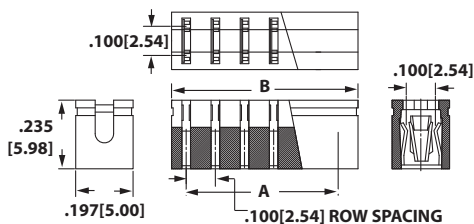

**.100" [2.54 mm] Contact Centers, Jumper
Open / Closed Top**

SPECIFICATIONS

- Insulator Material: Nylon 66/ PBT
- Contact Material: Phosphor Bronze / Brass
- Plating: Overall Gold Flash
- 3 amp current rating per contact
- UL Flammability Rating: 94V-0/94V-2
- Dual Beam Contacts

DIMENSIONS

Dimensions in [] are in millimeters, all others are in inches.

OPEN TOP - SINGLE CIRCUIT

QPC02SXGN-RC

QPC02SXHN-M290RC (Strip of 10)

SPC02SXCN-RC

SPC02SXIN-RC

NPC02SXNN-RC

NPC02SXON-RC

OPEN TOP - CHOICE OF CIRCUITS

QPC02_XGN-RC

PART NUMBER	CIRCUITS	A		B	
		INCH	MM	INCH	MM
QPC02DXGN-RC	2	0.100	2.54	0.200	5.08
QPC02TXGN-RC	3	0.200	5.08	0.300	7.62
QPC02QXGN-RC	4	0.300	7.62	0.400	10.16
QPC02UXGN-RC	5	0.400	10.16	0.500	12.70
QPC02EXGN-RC	6	0.500	12.70	0.600	15.24
QPC02PXGN-RC	7	0.600	15.24	0.700	17.78
QPC02CXGN-RC	8	0.700	17.78	0.800	20.32
QPC02NXGN-RC	9	0.800	20.32	0.900	22.86
QPC02AXGN-RC	10	0.900	22.86	1.000	25.40
QPC02RXGN-RC	13	1.200	30.48	1.300	33.02

DIMENSIONS Dimensions in [] are in millimeters, all others are in inches.

CLOSED TOP - SINGLE CIRCUIT

STANDARD

Sullins Jumpers