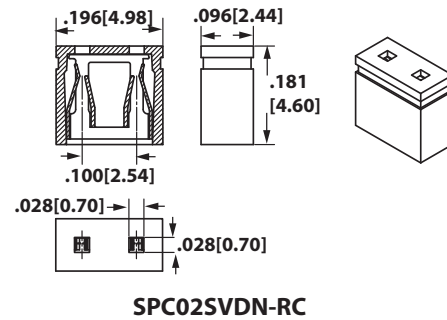

DIMENSIONS

Dimensions in [] are in millimeters, all others are in inches.

OPEN TOP - SINGLE CIRCUIT

QPC02SXGN-RC

QPC02SXHN-M290RC (Strip of 10)

SPC02SXCN-RC

SPC02SXIN-RC

NPC02SXNN-RC

CONTACT CENTERS

- C = .100" [2.54]

NUMBER OF POSITIONS

- 02 Positions Only

S P C 02 S VD N - RC

RoHS COMPLIANT

QPC02SGBN-M290RC, strip of 10 jumpers
(See opposite page)

MOUNTING STYLE

N = No Mounting

PROFILE & TYPE

VD, VG, VJ, VK, XC, XG, XH, XI, XN, XO, YA

CIRCUITS

- S = 1 Circuit
- D = 2 Circuits
- T = 3 Circuits
- Q = 4 Circuits
- U = 5 Circuits
- E = 6 Circuits
- P = 7 Circuits
- C = 8 Circuits
- N = 9 Circuits
- A = 10 Circuits
- R = 13 Circuits

DIMENSIONS Dimensions in [] are in millimeters, all others are in inches.

CLOSED TOP - SINGLE CIRCUIT

STANDARD

Sullins Jumpers