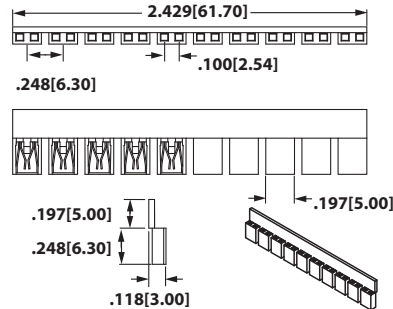

**.100" [2.54 mm] Contact Centers, Jumper
Open / Closed Top**

SPECIFICATIONS

- Insulator Material: Nylon 66/ PBT
- Contact Material: Phosphor Bronze / Brass
- Plating: Overall Gold Flash
- 3 amp current rating per contact
- UL Flammability Rating: 94V-0/94V-2
- Dual Beam Contacts

DIMENSIONS

Dimensions in [] are in millimeters, all others are in inches.

OPEN TOP - SINGLE CIRCUIT

QPC02SXGN-RC

QPC02SXHN-M290RC (Strip of 10)

SPC02SXCN-RC

SPC02SXIN-RC

NPC02SXNN-RC

NPC02SXON-RC

OPEN TOP - CHOICE OF CIRCUITS

QPC02_XGN-RC

PART NUMBER	CIRCUITS	A		B	
		INCH	MM	INCH	MM
QPC02DXGN-RC	2	0.100	2.54	0.200	5.08
QPC02TXGN-RC	3	0.200	5.08	0.300	7.62
QPC02QXGN-RC	4	0.300	7.62	0.400	10.16
QPC02UXGN-RC	5	0.400	10.16	0.500	12.70
QPC02EXGN-RC	6	0.500	12.70	0.600	15.24
QPC02PXGN-RC	7	0.600	15.24	0.700	17.78
QPC02CXGN-RC	8	0.700	17.78	0.800	20.32
QPC02NXGN-RC	9	0.800	20.32	0.900	22.86
QPC02AXGN-RC	10	0.900	22.86	1.000	25.40
QPC02RXGN-RC	13	1.200	30.48	1.300	33.02

CONTACT CENTERS

- C = .100" [2.54]

NUMBER OF POSITIONS

- 02 Positions Only

S P C 02 S VD N - RC

RoHS COMPLIANT

QPC02SGBN-M290RC, strip of 10 jumpers
(See opposite page)

MOUNTING STYLE