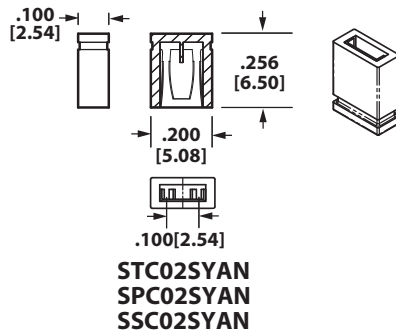

DIMENSIONS

Dimensions in [] are in millimeters, all others are in inches.

OPEN TOP - SINGLE CIRCUIT

QPC02SXGN-RC

QPC02SXHN-M290RC (Strip of 10)

SPC02SXCN-RC

SPC02SXIN-RC

NPC02SXNN-RC

PART NUMBER OPTIONS

MATERIALS (Insulator/Housing)

- N = Nylon66/Phosphor Bronze
- S = PBT/Phosphor Bronze
- Q = PBT/Brass

CONTACT FINISH - RoHS Compliant

- P = Gold Flash Overall
- S = .000010" Gold Overall ('YA' Profile only, see below)
- T = Tin Overall ('YA' Profile only, see below)

N = No Mounting

PROFILE & TYPE

VD, VG, VJ, VK, XC, XG, XH, XI, XN, XO, YA

CIRCUITS

- S = 1 Circuit
- D = 2 Circuits
- T = 3 Circuits
- Q = 4 Circuits
- U = 5 Circuits
- E = 6 Circuits
- P = 7 Circuits
- C = 8 Circuits
- N = 9 Circuits
- A = 10 Circuits
- R = 13 Circuits

DIMENSIONS Dimensions in [] are in millimeters, all others are in inches.

CLOSED TOP - SINGLE CIRCUIT

STANDARD

Sullins Jumpers