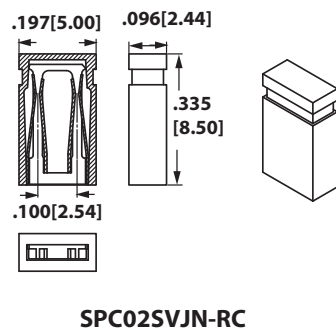

DIMENSIONS

Dimensions in [] are in millimeters, all others are in inches.

OPEN TOP - SINGLE CIRCUIT

QPC02SXGN-RC

QPC02SXHN-M290RC (Strip of 10)

SPC02SXCN-RC

SPC02SXIN-RC

NPC02SXNN-RC

PART NUMBER OPTIONS

MATERIALS (Insulator/Housing)

- N = Nylon66/Phosphor Bronze
- S = PBT/Phosphor Bronze
- Q = PBT/Brass

CONTACT FINISH - RoHS Compliant

- P = Gold Flash Overall
- S = .000010" Gold Overall ('YA' Profile only, see below)
- T = Tin Overall ('YA' Profile only, see below)

N = No Mounting

PROFILE & TYPE

VD, VG, VJ, VK, XC, XG, XH, XI, XN, XO, YA

CIRCUITS

- S = 1 Circuit
- D = 2 Circuits
- T = 3 Circuits
- Q = 4 Circuits
- U = 5 Circuits
- E = 6 Circuits
- P = 7 Circuits
- C = 8 Circuits
- N = 9 Circuits
- A = 10 Circuits
- R = 13 Circuits

DIMENSIONS Dimensions in [] are in millimeters, all others are in inches.

CLOSED TOP - SINGLE CIRCUIT

STANDARD

Sullins Jumpers