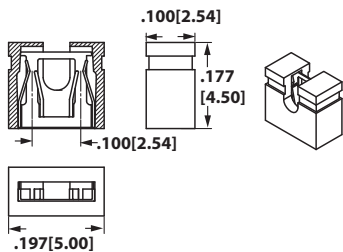

**.100" [2.54 mm] Contact Centers, Jumper
Open / Closed Top**

SPECIFICATIONS

- Insulator Material: Nylon 66/ PBT
- Contact Material: Phosphor Bronze / Brass
- Plating: Overall Gold Flash
- 3 amp current rating per contact
- UL Flammability Rating: 94V-0/94V-2
- Dual Beam Contacts

DIMENSIONS

Dimensions in [] are in millimeters, all others are in inches.

OPEN TOP - SINGLE CIRCUIT

QPC02SXGN-RC

QPC02SXHN-M290RC (Strip of 10)

SPC02SXCN-RC

SPC02SXIN-RC

NPC02SXNN-RC

NPC02SXON-RC

OPEN TOP - CHOICE OF CIRCUITS

QPC02_XGN-RC

PART NUMBER	CIRCUITS	A		B	
		INCH	MM	INCH	MM
QPC02DXGN-RC	2	0.100	2.54	0.200	5.08
QPC02TXGN-RC	3	0.200	5.08	0.300	7.62
QPC02QXGN-RC	4	0.300	7.62	0.400	10.16
QPC02UXGN-RC	5	0.400	10.16	0.500	12.70
QPC02EXGN-RC	6	0.500	12.70	0.600	15.24
QPC02PXGN-RC	7	0.600	15.24	0.700	17.78
QPC02CXGN-RC	8	0.700	17.78	0.800	20.32
QPC02NXGN-RC	9	0.800	20.32	0.900	22.86
QPC02AXGN-RC	10	0.900	22.86	1.000	25.40
QPC02RXGN-RC	13	1.200	30.48	1.300	33.02

DIMENSIONS Dimensions in [] are in millimeters, all others are in inches.

CLOSED TOP - SINGLE CIRCUIT

STANDARD

Sullins Jumpers