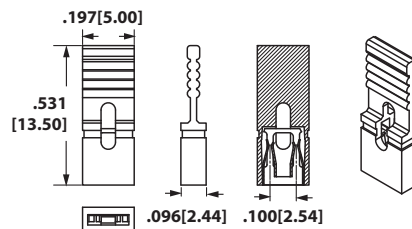

**.100" [2.54 mm] Contact Centers, Jumper
Open / Closed Top**

SPECIFICATIONS

- Insulator Material: Nylon 66/ PBT
- Contact Material: Phosphor Bronze / Brass
- Plating: Overall Gold Flash
- 3 amp current rating per contact
- UL Flammability Rating: 94V-0/94V-2
- Dual Beam Contacts

DIMENSIONS

Dimensions in [] are in millimeters, all others are in inches.

OPEN TOP - SINGLE CIRCUIT

QPC02SXGN-RC

QPC02SXHN-M290RC (Strip of 10)

SPC02SXCN-RC

SPC02SXIN-RC

NPC02SXNN-RC

NPC02SXON-RC

OPEN TOP - CHOICE OF CIRCUITS

QPC02_XGN-RC

PART NUMBER	CIRCUITS	A		B	
		INCH	MM	INCH	MM
QPC02DXGN-RC	2	0.100	2.54	0.200	5.08
QPC02TXGN-RC	3	0.200	5.08	0.300	7.62
QPC02QXGN-RC	4	0.300	7.62	0.400	10.16
QPC02UXGN-RC	5	0.400	10.16	0.500	12.70
QPC02EXGN-RC	6	0.500	12.70	0.600	15.24
QPC02PXGN-RC	7	0.600	15.24	0.700	17.78
QPC02CXGN-RC	8	0.700	17.78	0.800	20.32
QPC02NXGN-RC	9	0.800	20.32	0.900	22.86
QPC02AXGN-RC	10	0.900	22.86	1.000	25.40
QPC02RXGN-RC	13	1.200	30.48	1.300	33.02

PART NUMBER OPTIONS

MATERIALS (Insulator/Housing)

- N = Nylon66/Phosphor Bronze
- S = PBT/Phosphor Bronze
- Q = PBT/Brass

CONTACT FINISH - RoHS Compliant

- P = Gold Flash Overall
- S = .000010" Gold Overall ('YA' Profile only, see below)
- T = Tin Overall ('YA' Profile only, see below)