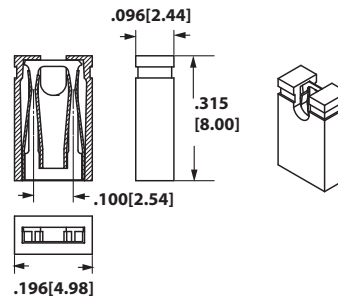

**.100" [2.54 mm] Contact Centers, Jumper
Open / Closed Top**

SPECIFICATIONS

- Insulator Material: Nylon 66/ PBT
- Contact Material: Phosphor Bronze / Brass
- Plating: Overall Gold Flash
- 3 amp current rating per contact
- UL Flammability Rating: 94V-0/94V-2
- Dual Beam Contacts

DIMENSIONS

Dimensions in [] are in millimeters, all others are in inches.

OPEN TOP - SINGLE CIRCUIT

QPC02SXGN-RC

QPC02SXHN-M290RC (Strip of 10)

SPC02SXCN-RC

SPC02SXIN-RC

NPC02SXNN-RC

NPC02SXON-RC

OPEN TOP - CHOICE OF CIRCUITS

QPC02_XGN-RC

PART NUMBER	CIRCUITS	A		B	
		INCH	MM	INCH	MM
QPC02DXGN-RC	2	0.100	2.54	0.200	5.08
QPC02TXGN-RC	3	0.200	5.08	0.300	7.62
QPC02QXGN-RC	4	0.300	7.62	0.400	10.16
QPC02UXGN-RC	5	0.400	10.16	0.500	12.70
QPC02EXGN-RC	6	0.500	12.70	0.600	15.24
QPC02PXGN-RC	7	0.600	15.24	0.700	17.78
QPC02CXGN-RC	8	0.700	17.78	0.800	20.32
QPC02NXGN-RC	9	0.800	20.32	0.900	22.86
QPC02AXGN-RC	10	0.900	22.86	1.000	25.40
QPC02RXGN-RC	13	1.200	30.48	1.300	33.02

DIMENSIONS Dimensions in [] are in millimeters, all others are in inches.

CLOSED TOP - SINGLE CIRCUIT

STANDARD

Sullins Jumpers