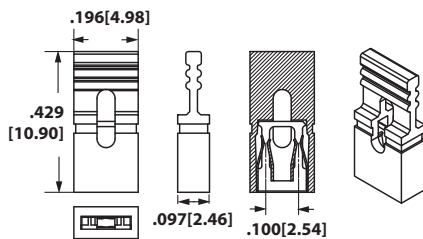

**.100" [2.54 mm] Contact Centers, Jumper
Open / Closed Top**

SPECIFICATIONS

- Insulator Material: Nylon 66/ PBT
- Contact Material: Phosphor Bronze / Brass
- Plating: Overall Gold Flash
- 3 amp current rating per contact
- UL Flammability Rating: 94V-0/94V-2
- Dual Beam Contacts

DIMENSIONS

Dimensions in [] are in millimeters, all others are in inches.

OPEN TOP - SINGLE CIRCUIT

QPC02SXGN-RC

QPC02SXHN-M290RC (Strip of 10)

SPC02SXCN-RC

SPC02SXIN-RC

NPC02SXNN-RC

NPC02SXON-RC

OPEN TOP - CHOICE OF CIRCUITS

QPC02_XGN-RC

PART NUMBER	CIRCUITS	A		B	
		INCH	MM	INCH	MM
QPC02DXGN-RC	2	0.100	2.54	0.200	5.08
QPC02TXGN-RC	3	0.200	5.08	0.300	7.62
QPC02QXGN-RC	4	0.300	7.62	0.400	10.16
QPC02UXGN-RC	5	0.400	10.16	0.500	12.70
QPC02EXGN-RC	6	0.500	12.70	0.600	15.24
QPC02PXGN-RC	7	0.600	15.24	0.700	17.78
QPC02CXGN-RC	8	0.700	17.78	0.800	20.32
QPC02NXGN-RC	9	0.800	20.32	0.900	22.86
QPC02AXGN-RC	10	0.900	22.86	1.000	25.40
QPC02RXGN-RC	13	1.200	30.48	1.300	33.02

PART NUMBER OPTIONS

MATERIALS (Insulator/Housing)

- N = Nylon66/Phosphor Bronze
- S = PBT/Phosphor Bronze
- Q = PBT/Brass

CONTACT FINISH - RoHS Compliant

- P = Gold Flash Overall
- S = .000010" Gold Overall ('YA' Profile only, see below)
- T = Tin Overall ('YA' Profile only, see below)