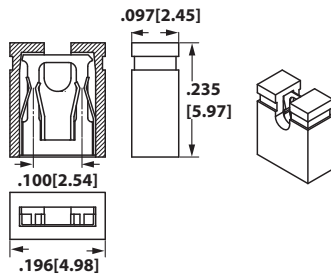

**.100" [2.54 mm] Contact Centers, Jumper
Open / Closed Top**

SPECIFICATIONS

- Insulator Material: Nylon 66/ PBT
- Contact Material: Phosphor Bronze / Brass
- Plating: Overall Gold Flash
- 3 amp current rating per contact
- UL Flammability Rating: 94V-0/94V-2
- Dual Beam Contacts

DIMENSIONS

Dimensions in [] are in millimeters, all others are in inches.

OPEN TOP - SINGLE CIRCUIT

QPC02SXGN-RC

QPC02SXHN-M290RC (Strip of 10)

SPC02SXCN-RC

SPC02SXIN-RC

NPC02SXNN-RC

NPC02SXON-RC

OPEN TOP - CHOICE OF CIRCUITS

QPC02_XGN-RC

PART NUMBER	CIRCUITS	A		B	
		INCH	MM	INCH	MM
QPC02DXGN-RC	2	0.100	2.54	0.200	5.08
QPC02TXGN-RC	3	0.200	5.08	0.300	7.62
QPC02QXGN-RC	4	0.300	7.62	0.400	10.16
QPC02UXGN-RC	5	0.400	10.16	0.500	12.70
QPC02EXGN-RC	6	0.500	12.70	0.600	15.24
QPC02PXGN-RC	7	0.600	15.24	0.700	17.78
QPC02CXGN-RC	8	0.700	17.78	0.800	20.32
QPC02NXGN-RC	9	0.800	20.32	0.900	22.86
QPC02AXGN-RC	10	0.900	22.86	1.000	25.40
QPC02RXGN-RC	13	1.200	30.48	1.300	33.02

DIMENSIONS Dimensions in [] are in millimeters, all others are in inches.

CLOSED TOP - SINGLE CIRCUIT

STANDARD

Sullins Jumpers